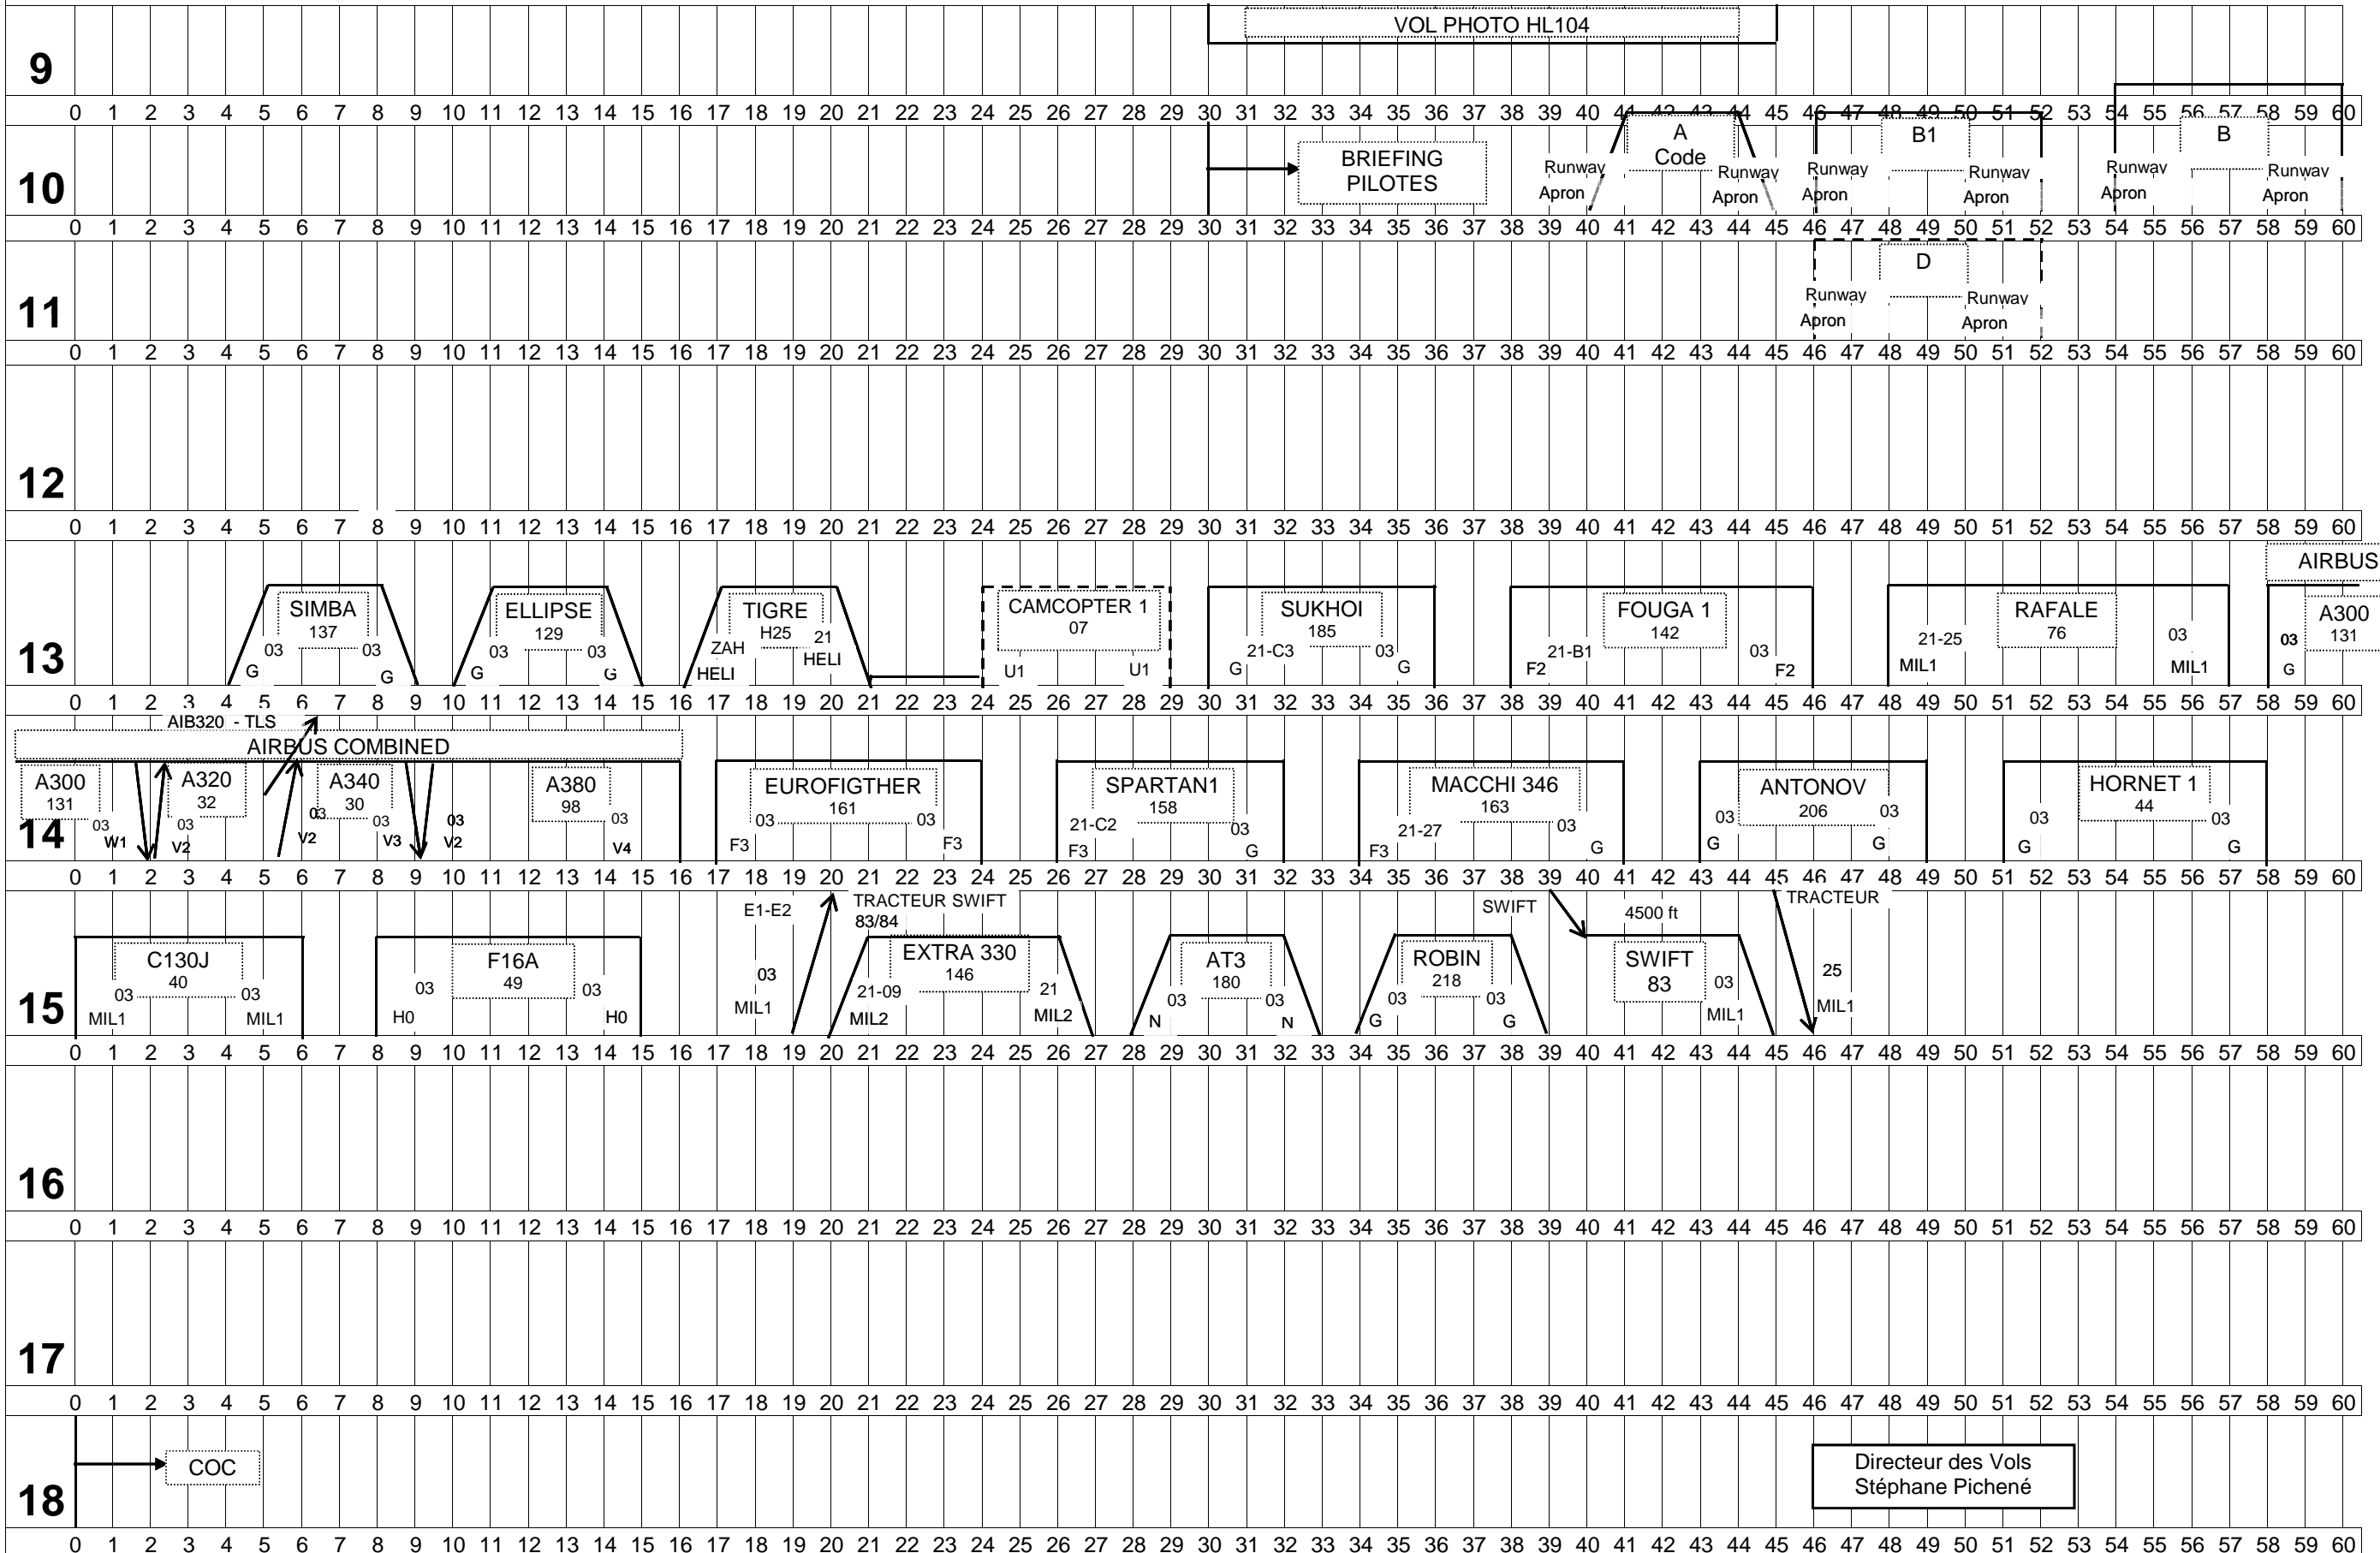

FLYING DISPLAY

Local Time

Changes : Update taxiway for Extra / update airbus combined